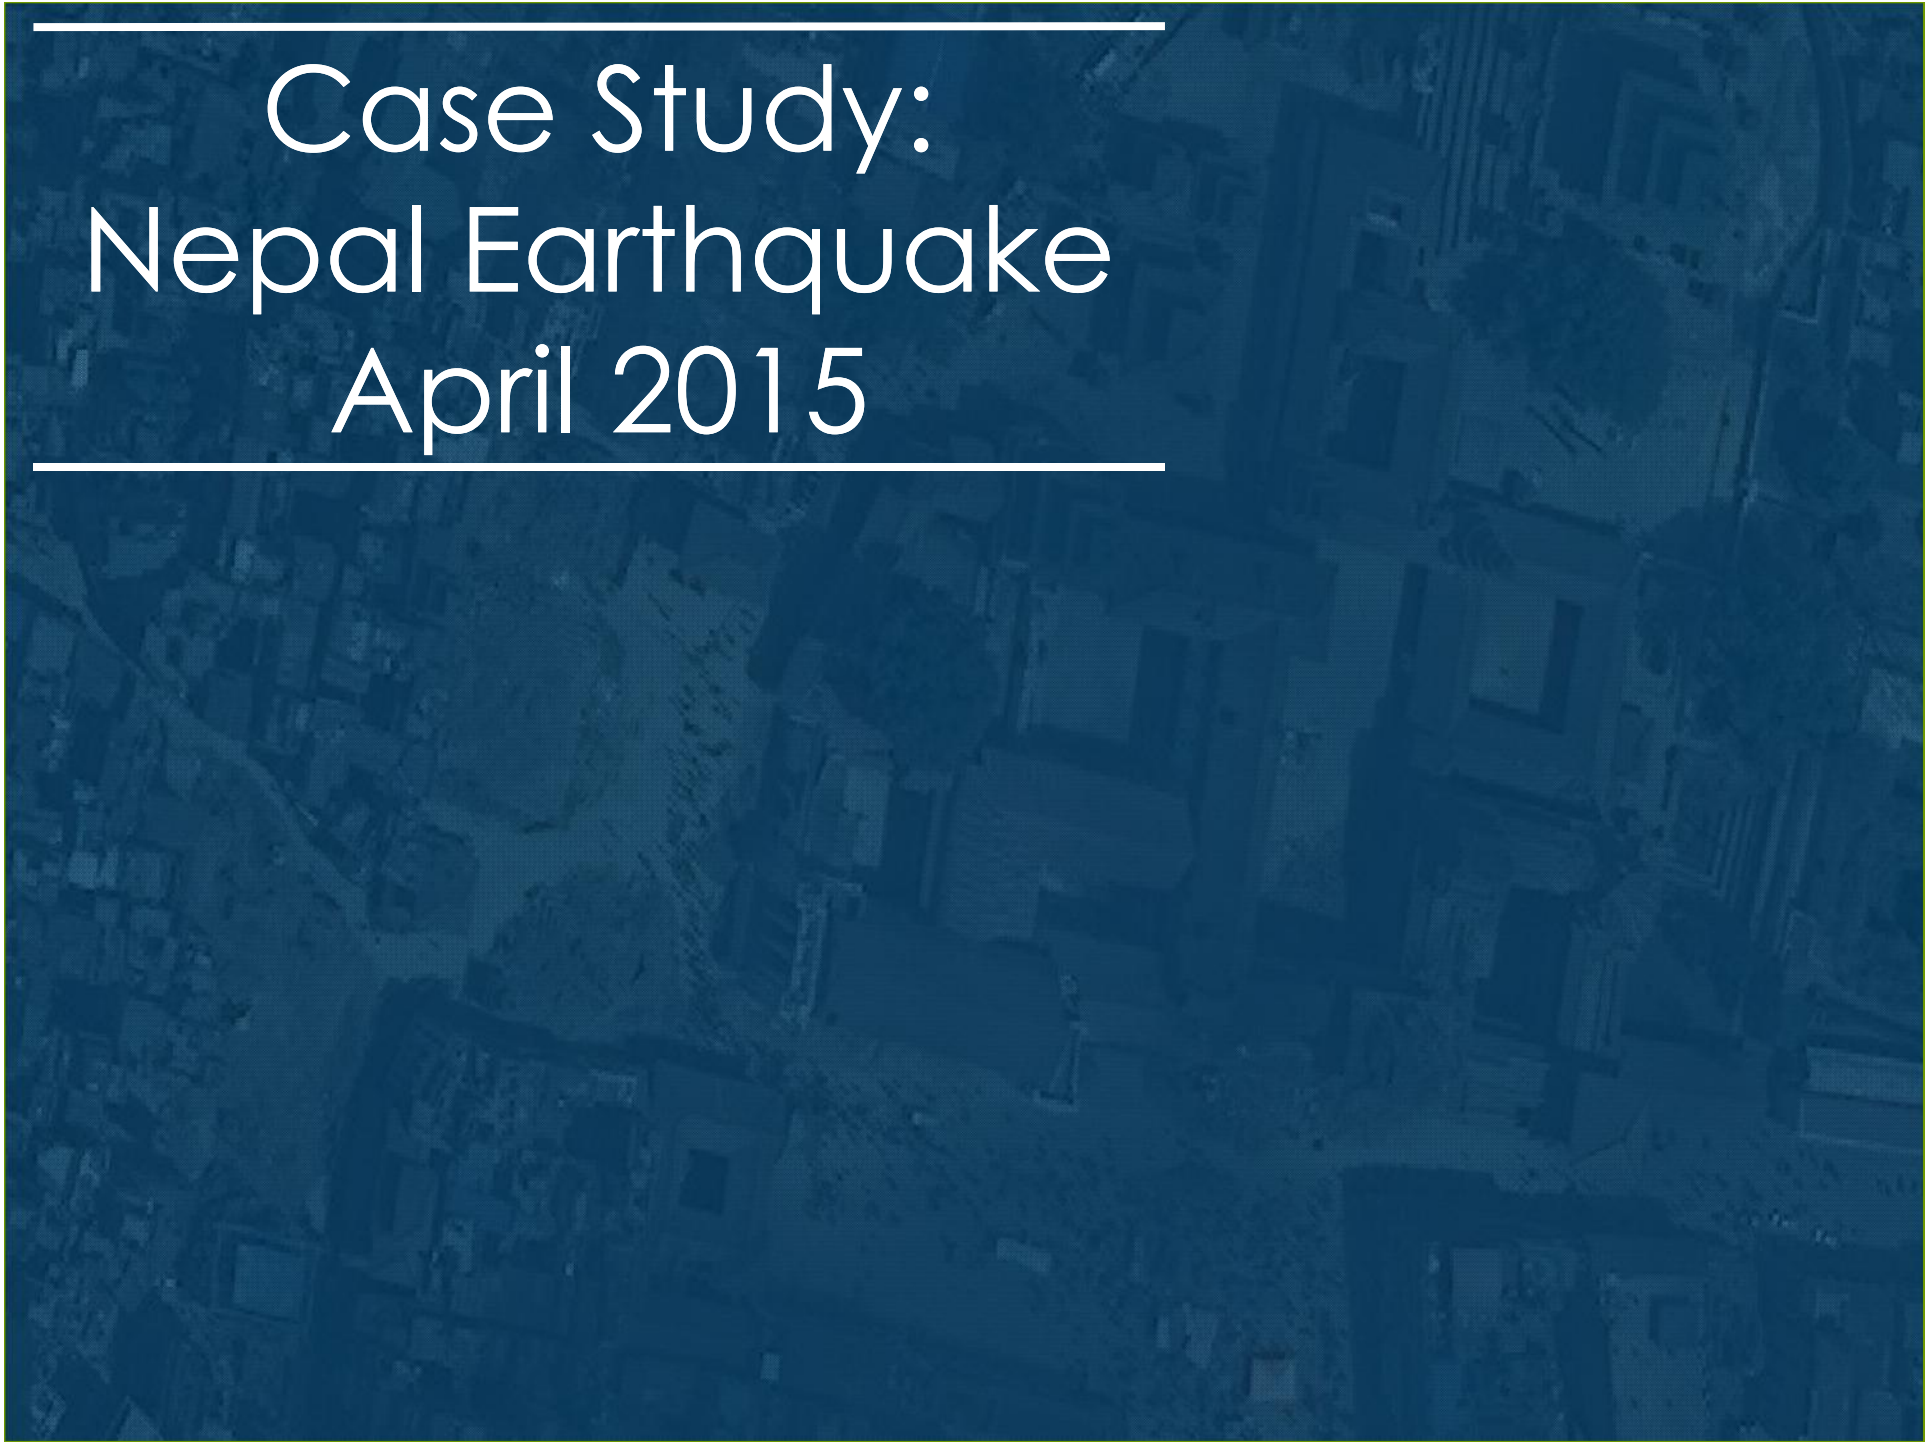

- 2013: 170 events
- 2014: 250 events
- 2015 Year to Date: 38

FirstLook Case Studies

Mudslide in Oso, Washington March 2014

Wildfires in San Diego, California May 2014

Tornado in Pilger, Nebraska
June 2014

Case Study: Nepal Earthquake April 2015

WEATHER ALERT High Surf Advisory

NEWS

7.5-MAGNITUDE EARTHQUAKE ROCKS NEPAL; DAMAGE REPORTED

A 7.5-magnitude earthquake struck near Kathmandu, the capital of Nepal, on Friday, April 24, 2015.

Share:  136

In response to the devastating 7.8-magnitude earthquake that struck central Nepal on April 25, DigitalGlobe has made high resolution satellite imagery of the affected areas freely available online to all groups involved in the response and recovery effort. This imagery can be accessed via <http://services.digitalglobe.com>

Tomnod Crowdsourcing

7.8 Earthquake hits Nepal

Help disaster response teams by mapping damage from the recent deadly 7.8 magnitude earthquake that hit near Kathmandu, Nepal. Start by comparing before and after imagery and placing a tag in the center of every damaged building, damaged road and area of major destruction you find. To compare before and after imagery, press the "Q" and "W" keys on your keyboard or click the "Newest" and "Oldest" buttons in the bottom right corner of the map.