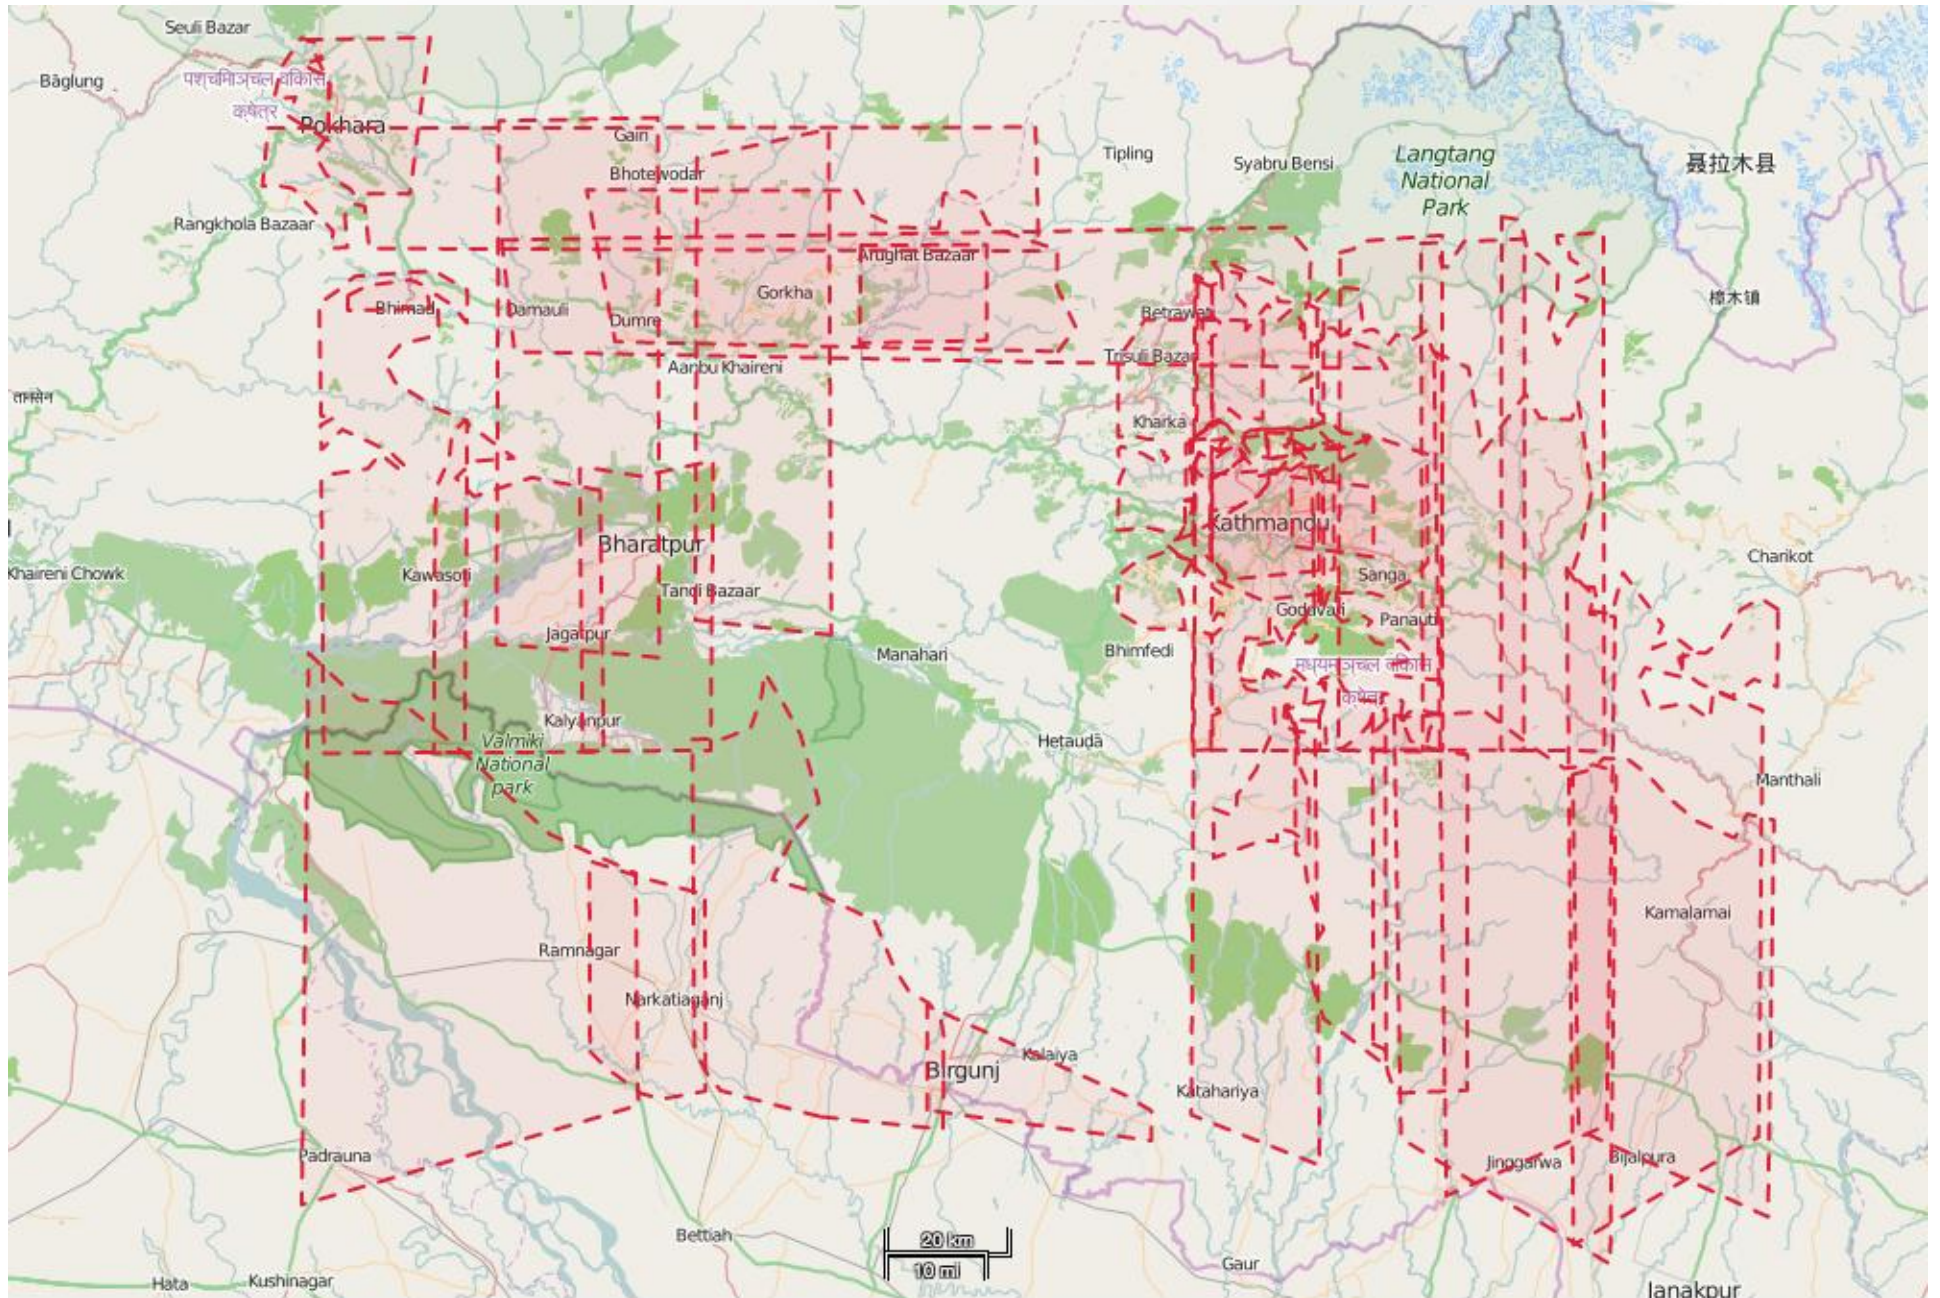

RECOMMENDED

Famed Dog Dies at 20 Vetstreet

DigitalGlobe

DigitalGlobe opens access to satellite data to support disaster response efforts in Nepal

26
APR 2015

by DigitalGlobe

Crowdsourcing campaign underway to catalog earthquake's destruction

Share:  136

In response to the devastating 7.8-magnitude earthquake that struck central Nepal on April 25, DigitalGlobe has made high resolution satellite imagery of the affected areas freely available online to all groups involved in the response and recovery effort. This imagery can be accessed via <http://services.digitalglobe.com>

Tomnod Crowdsourcing

7.8 Earthquake hits Nepal

Help disaster response teams by mapping damage from the recent deadly 7.8 magnitude earthquake that hit near Kathmandu, Nepal. Start by comparing before and after imagery and placing a tag in the center of every damaged building, damaged road and area of major destruction you find. To compare before and after imagery, press the "Q" and "W" keys on your keyboard or click the "Newest" and "Oldest" buttons in the bottom right corner of the map.

Help map the destruction by tagging **damaged buildings, blocked roads** and **areas of major destruction!**

This campaign offers pre-event imagery for context. Toggle between pre-event and post-event imagery by clicking the buttons on the bottom right corner of the campaign page, or by pressing the "Q" and "W" keys on your keyboard.