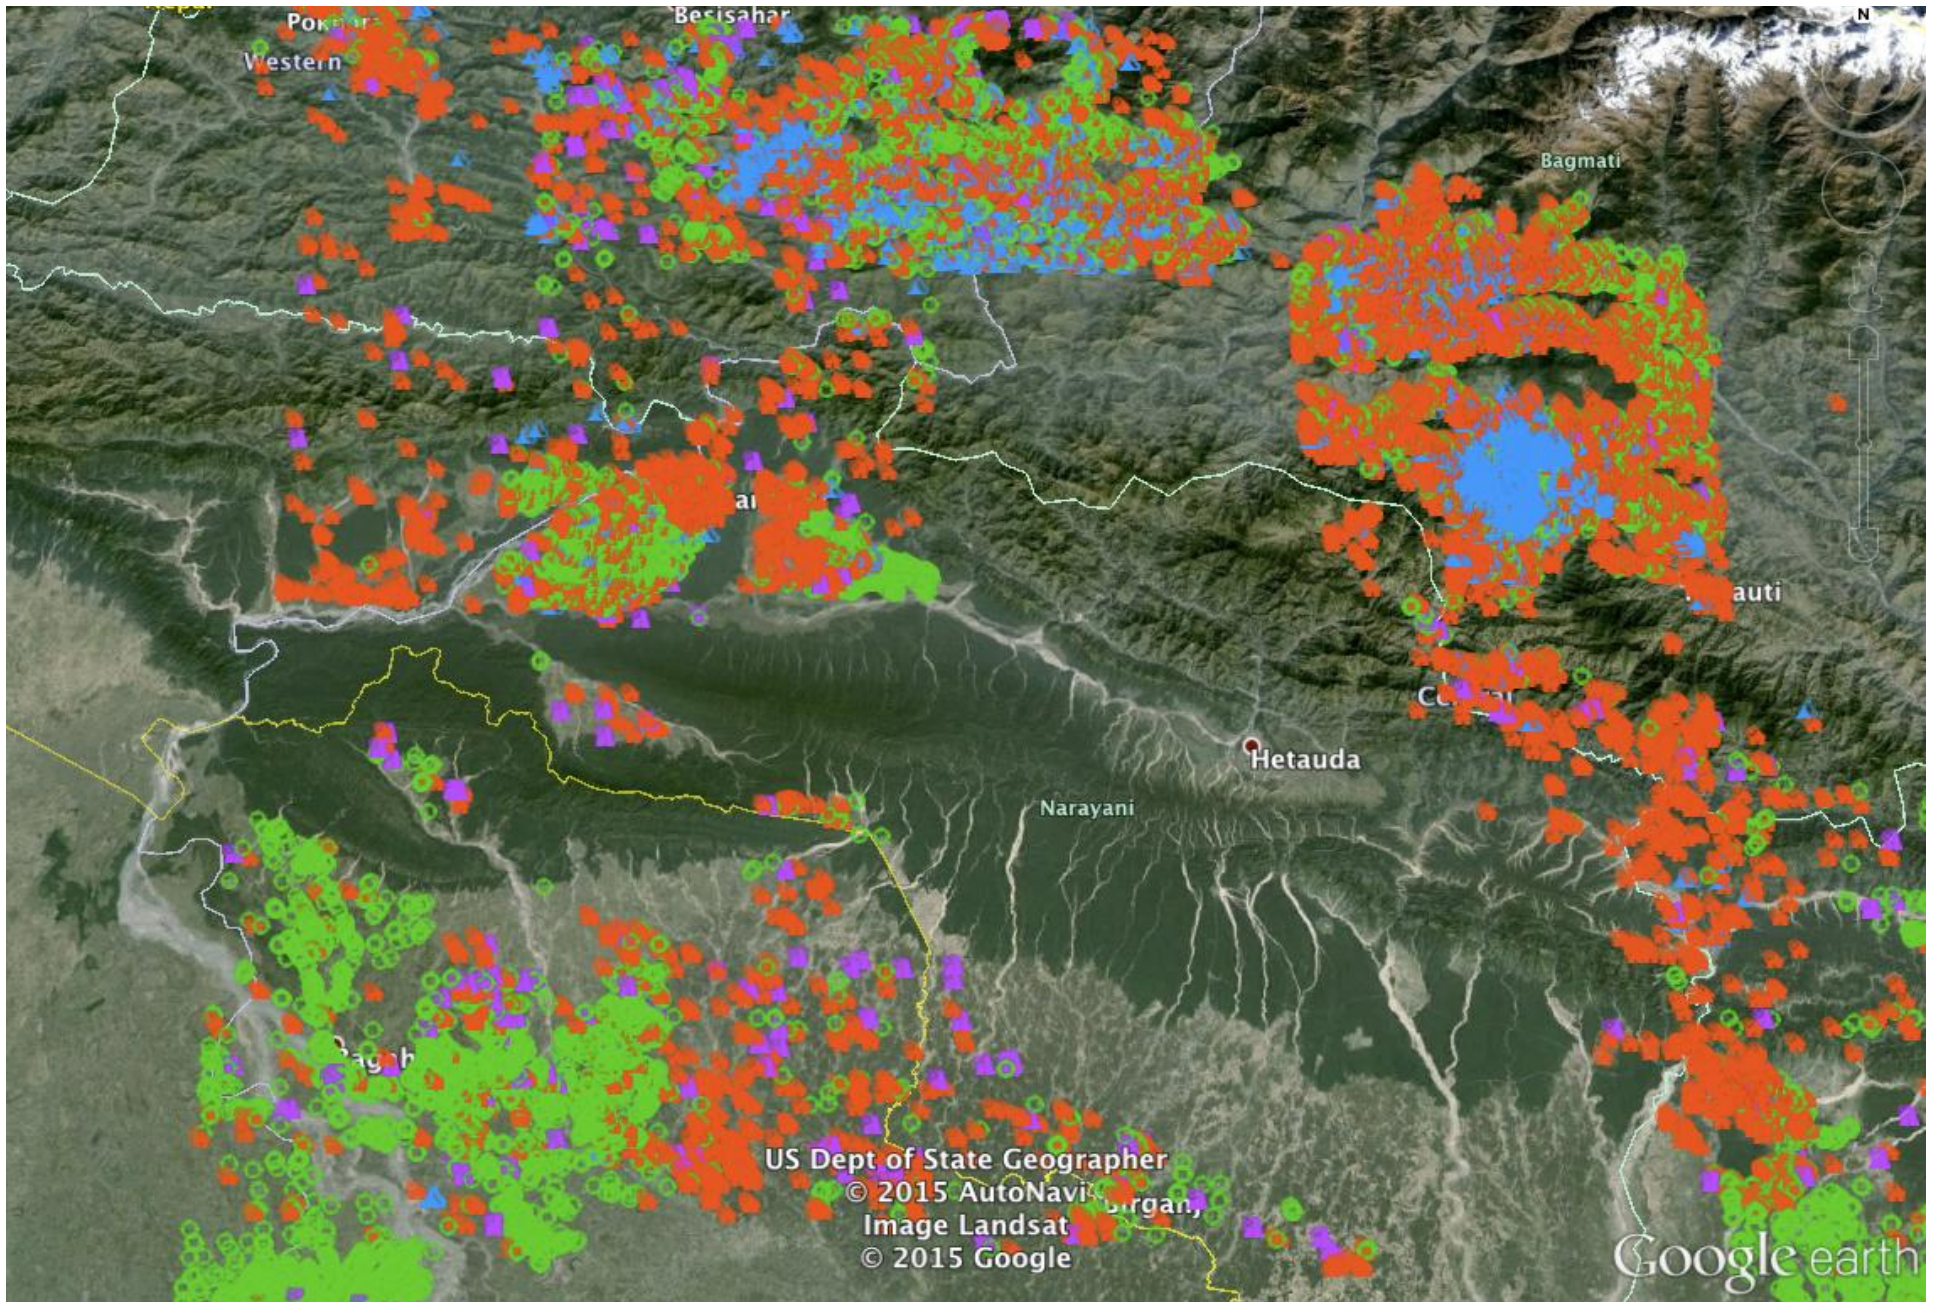

Easy dataset distribution via KMZ, SHP, WFS, GeoJSON, API, ...