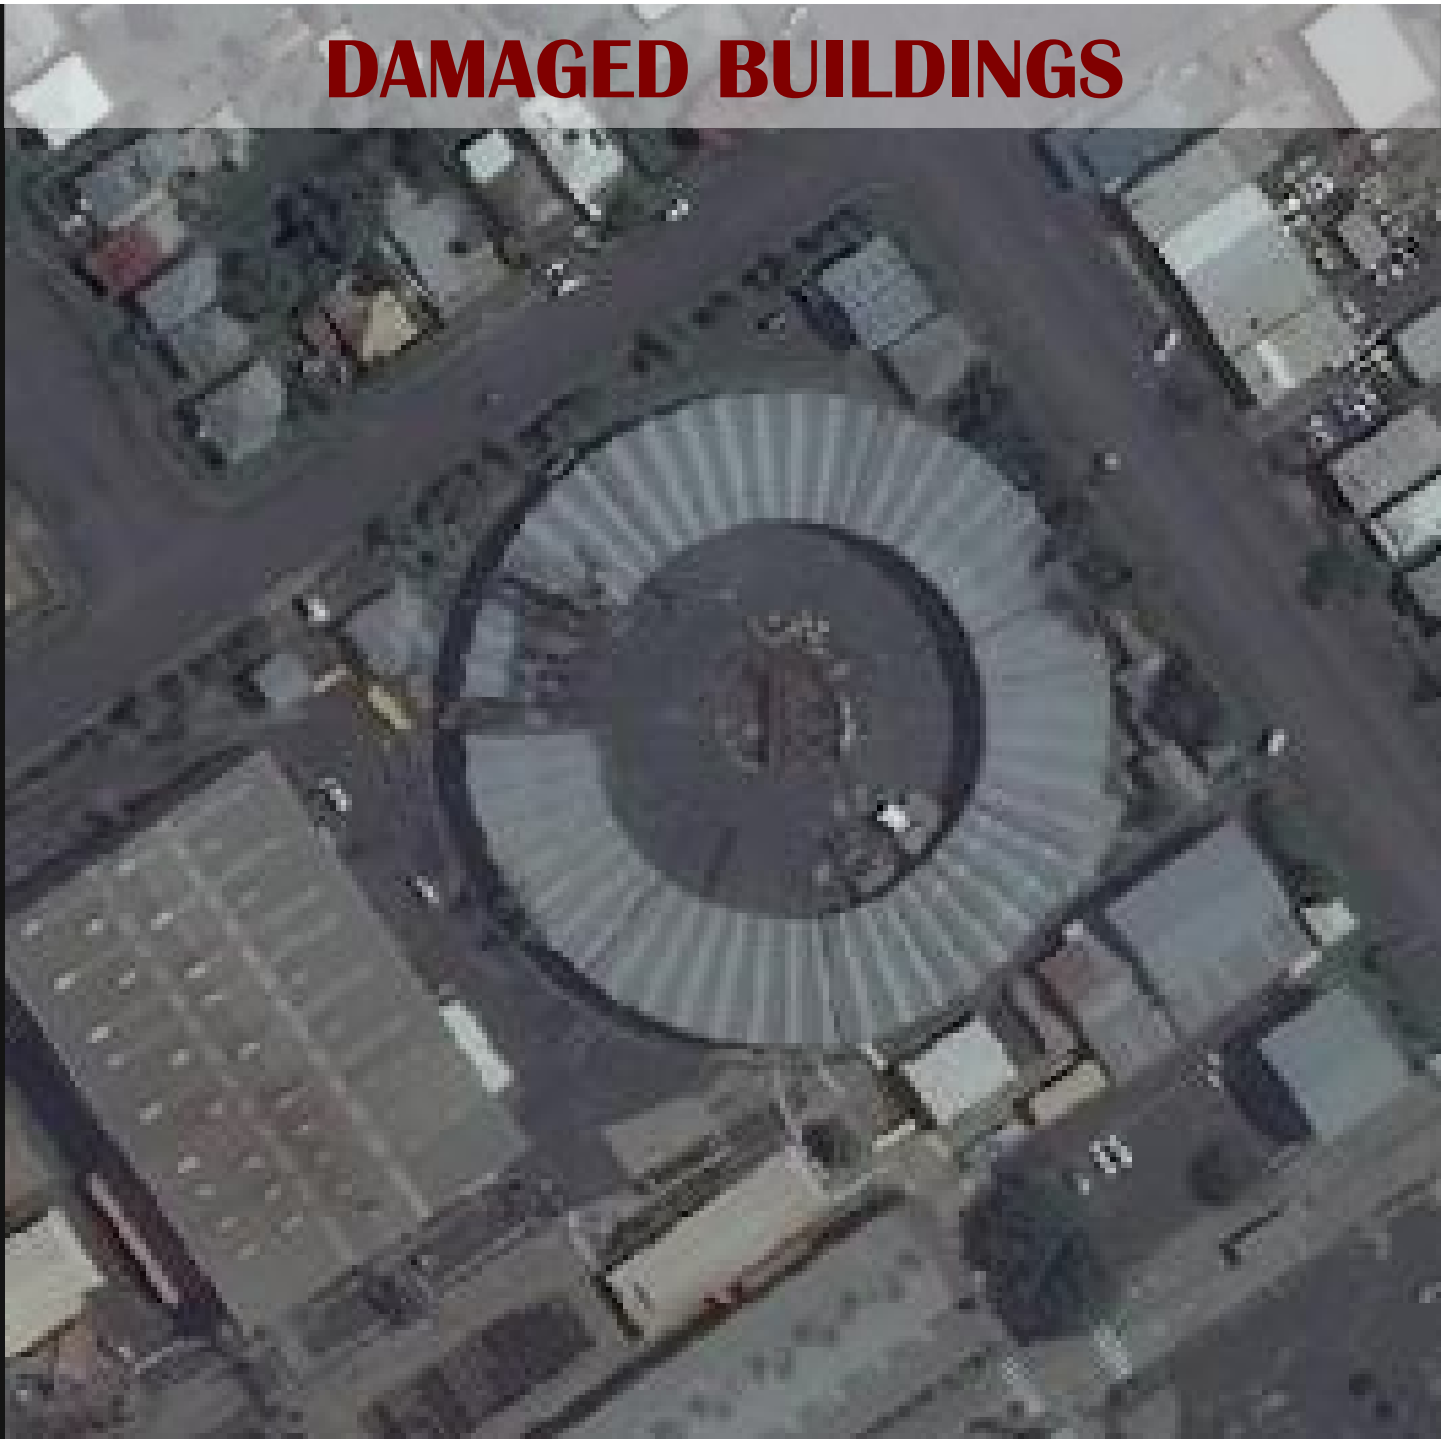

Sort by: CrowdRank Agreement Map ID Overlay ID

Invalid Valid

CrowdRank 97.6% Agreement 7 within 1.13768m

Map ID 46832 Lat/Lon -23.121913°, 150.733555°

DAMAGED ROADS

DAMAGED ROADS

DAMAGED ROADS

DAMAGED BUILDINGS