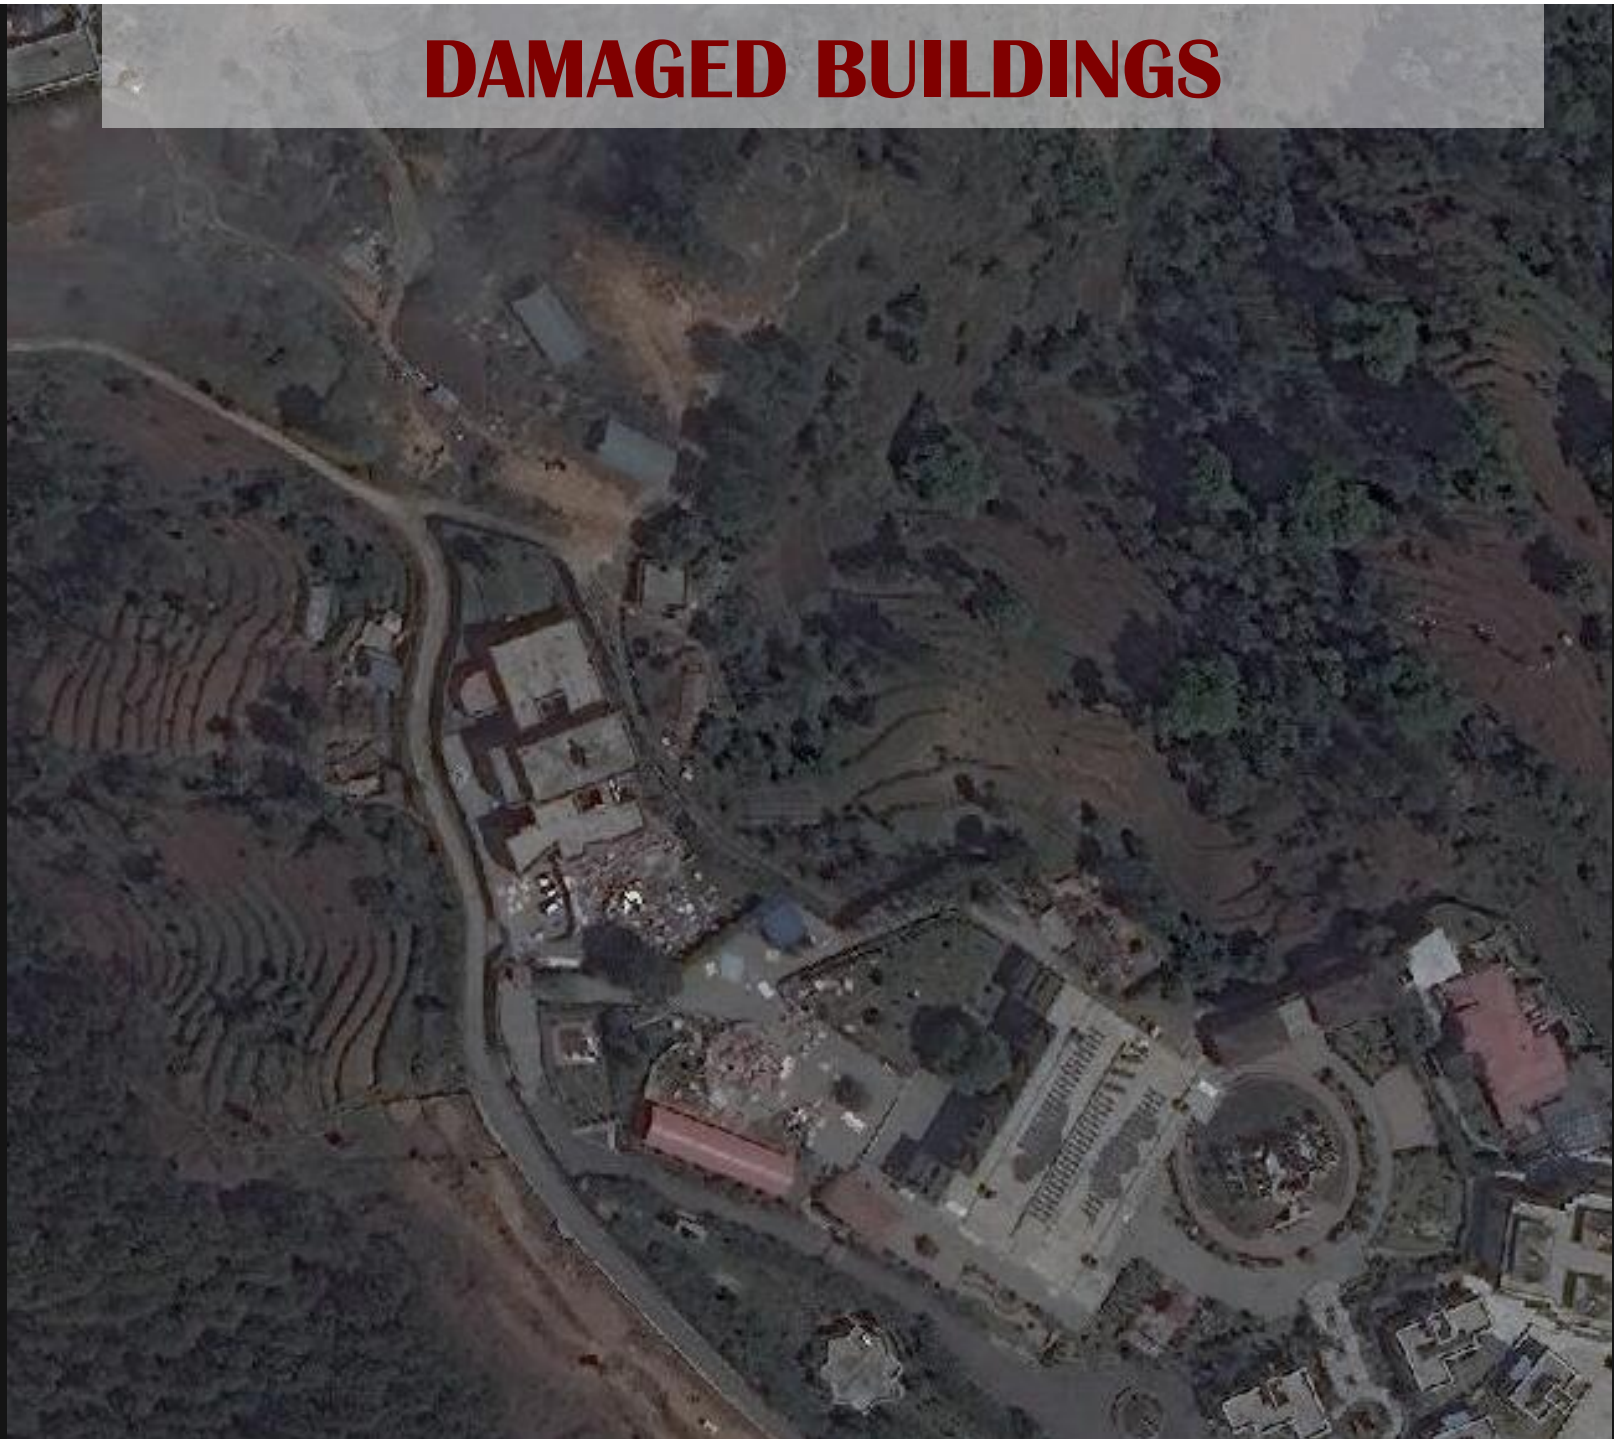

DAMAGED BUILDINGS