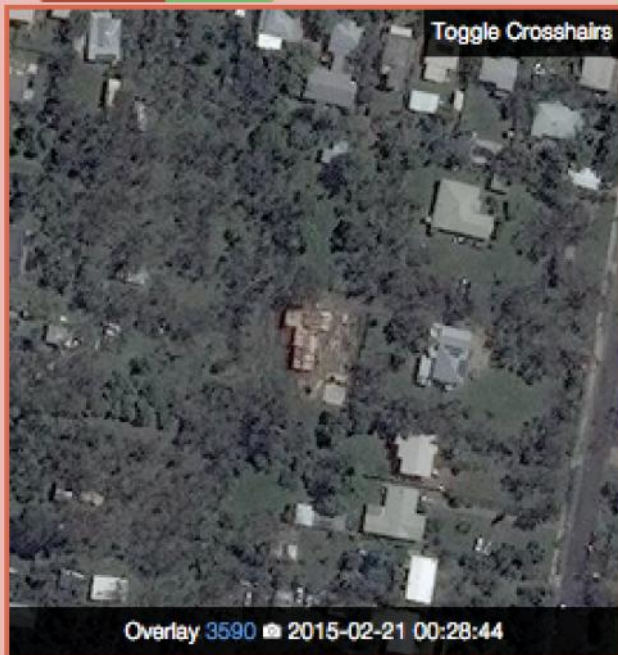

← 14 5 ...

Tomnod retweeted

CrisisMappers @CrisisMappers · Apr 27

Help tag imagery in #Nepal with our friends at @tomnod tomnod.com/campaign/nepal...

← 25 6 ...

Tent / Shelter (1766) Major Destruction (4313) Damaged Building (4122) Damaged Road / Bridge (106)

Sort by: CrowdRank Agreement Map ID Overlay ID

Invalid Valid

CrowdRank 97.6% Agreement 7 within 1.13768m

Map ID 46832 Lat/Lon -23.121913°, 150.733555°

DAMAGED ROADS

DAMAGED ROADS

DAMAGED ROADS

DAMAGED BUILDINGS