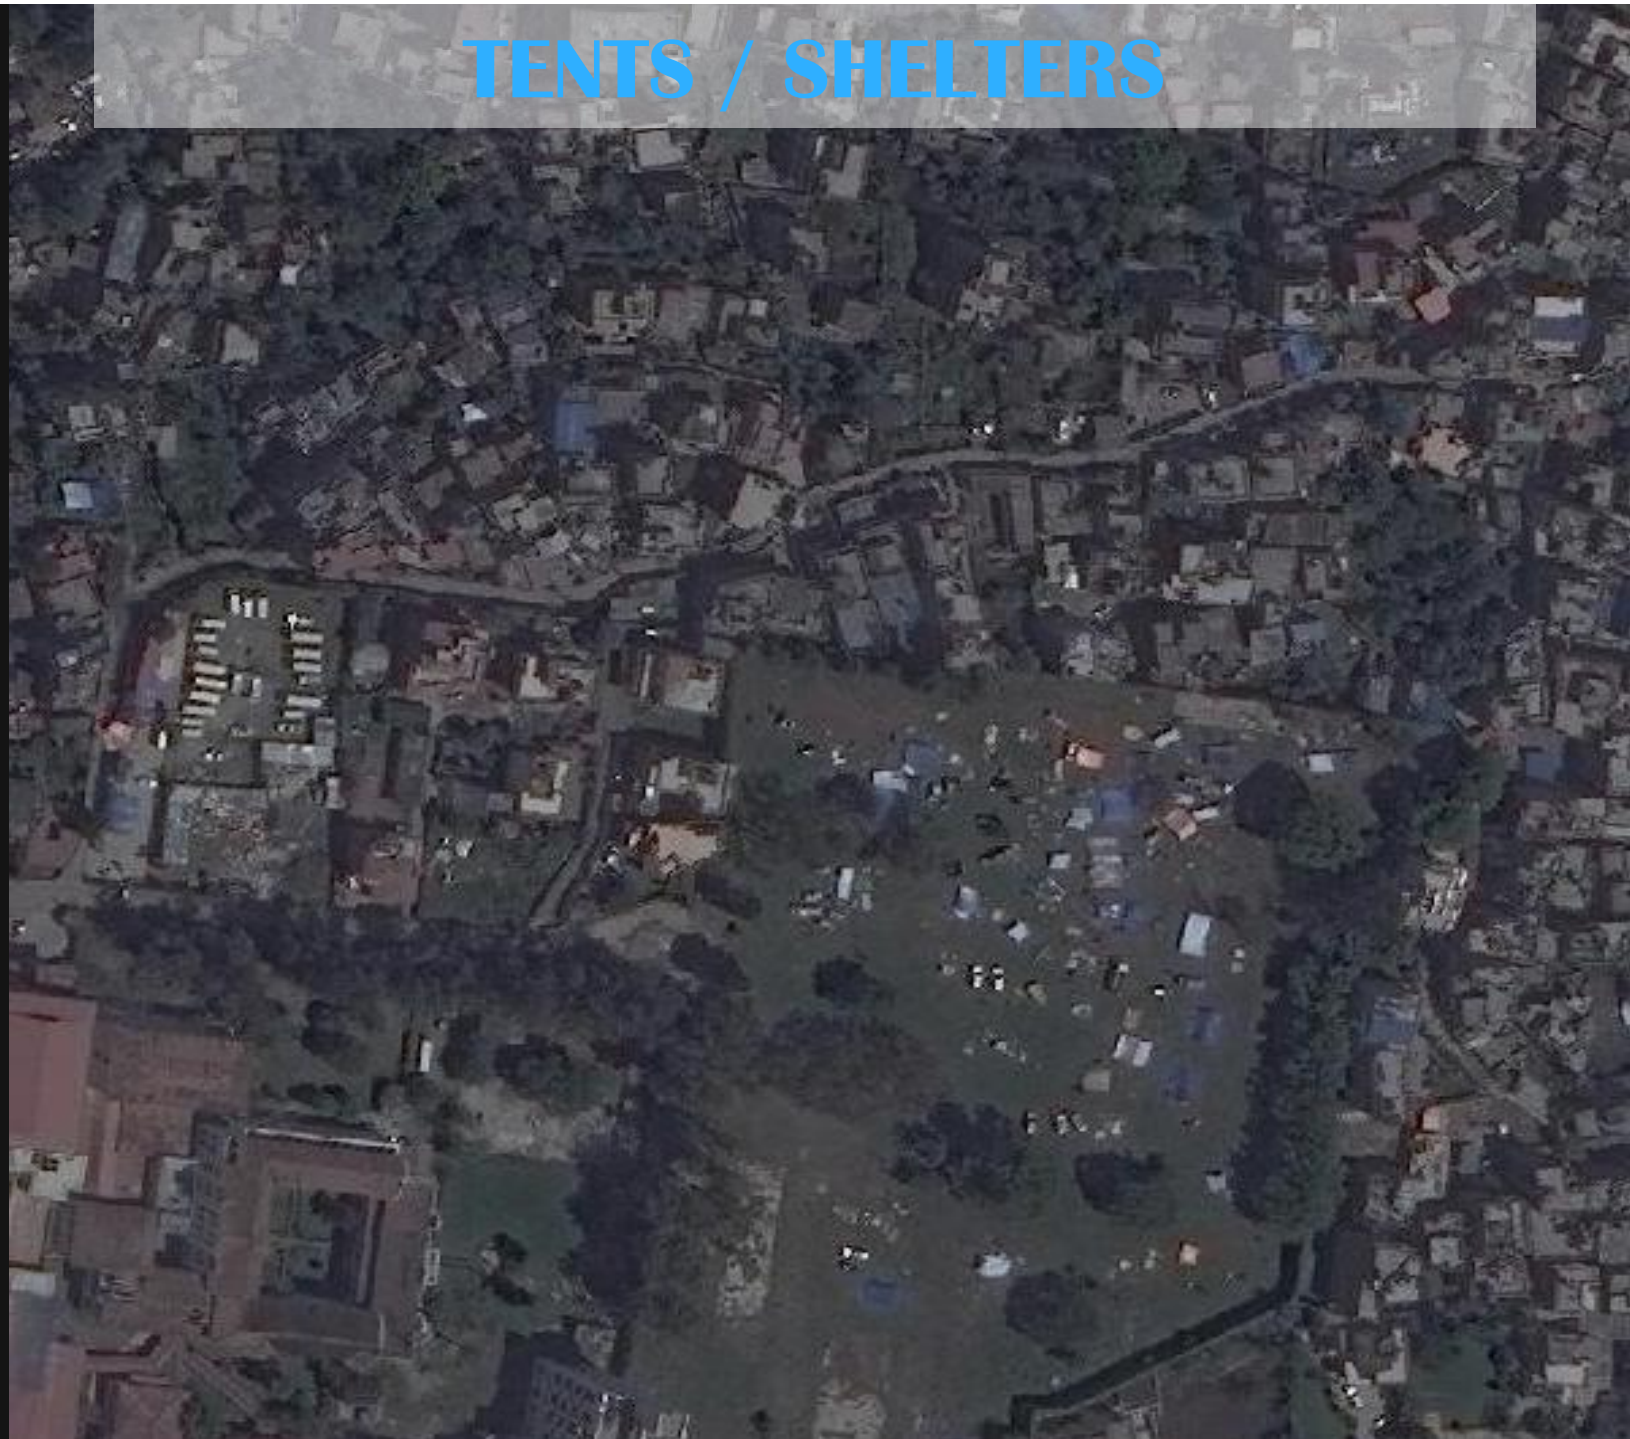

TENTS / SHELTERS