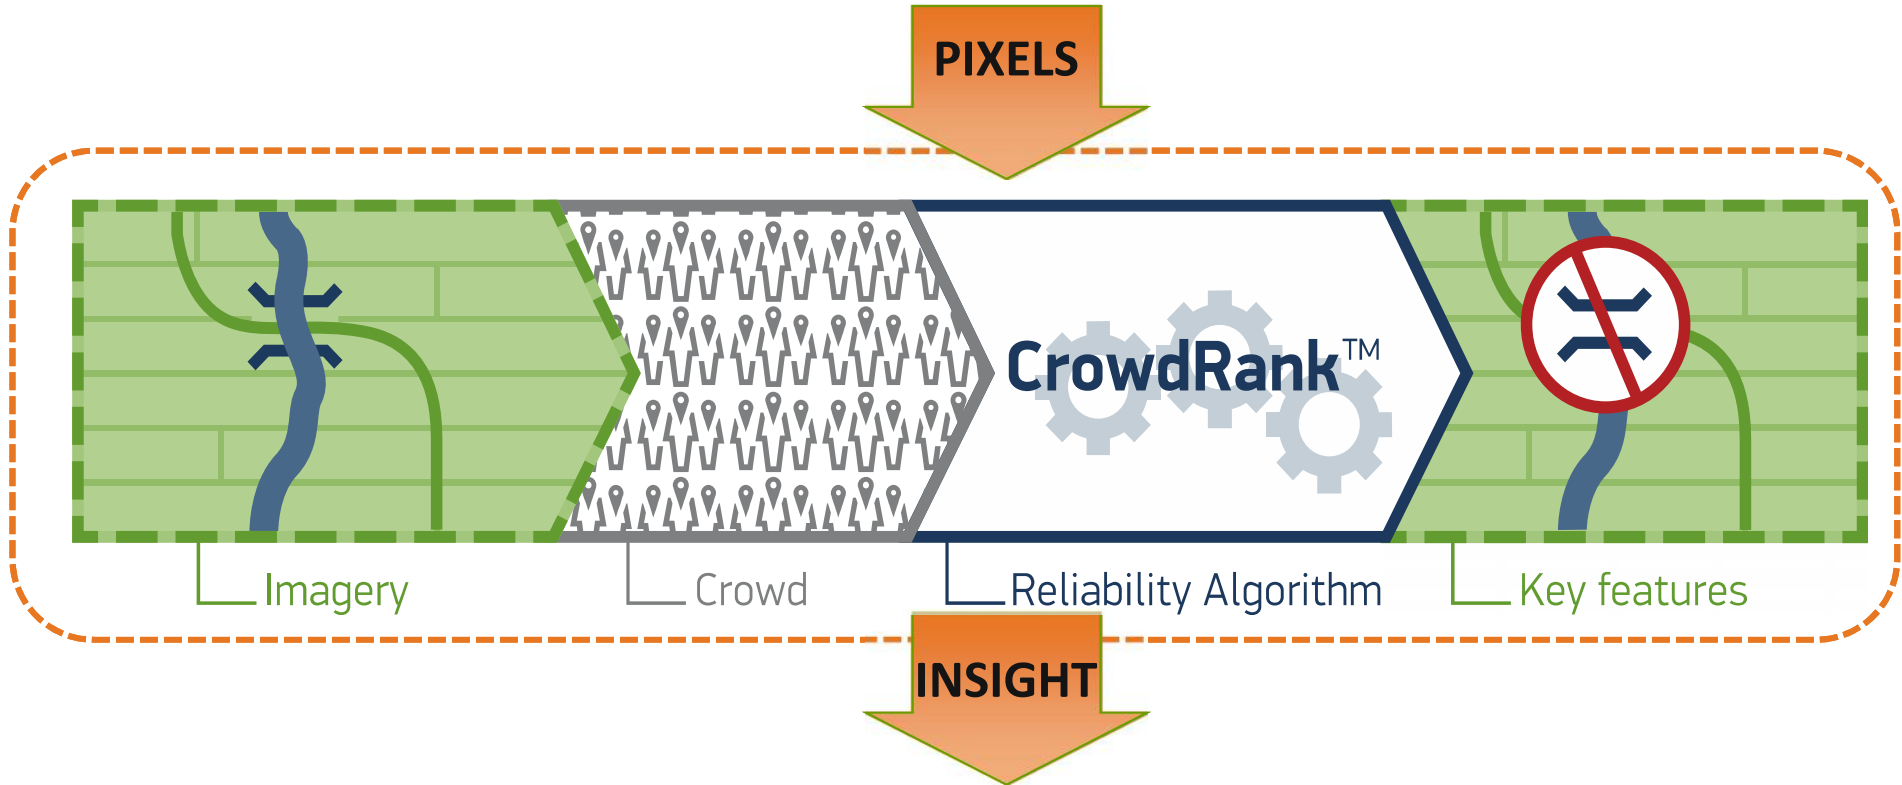

Tomnod Crowdsourcing