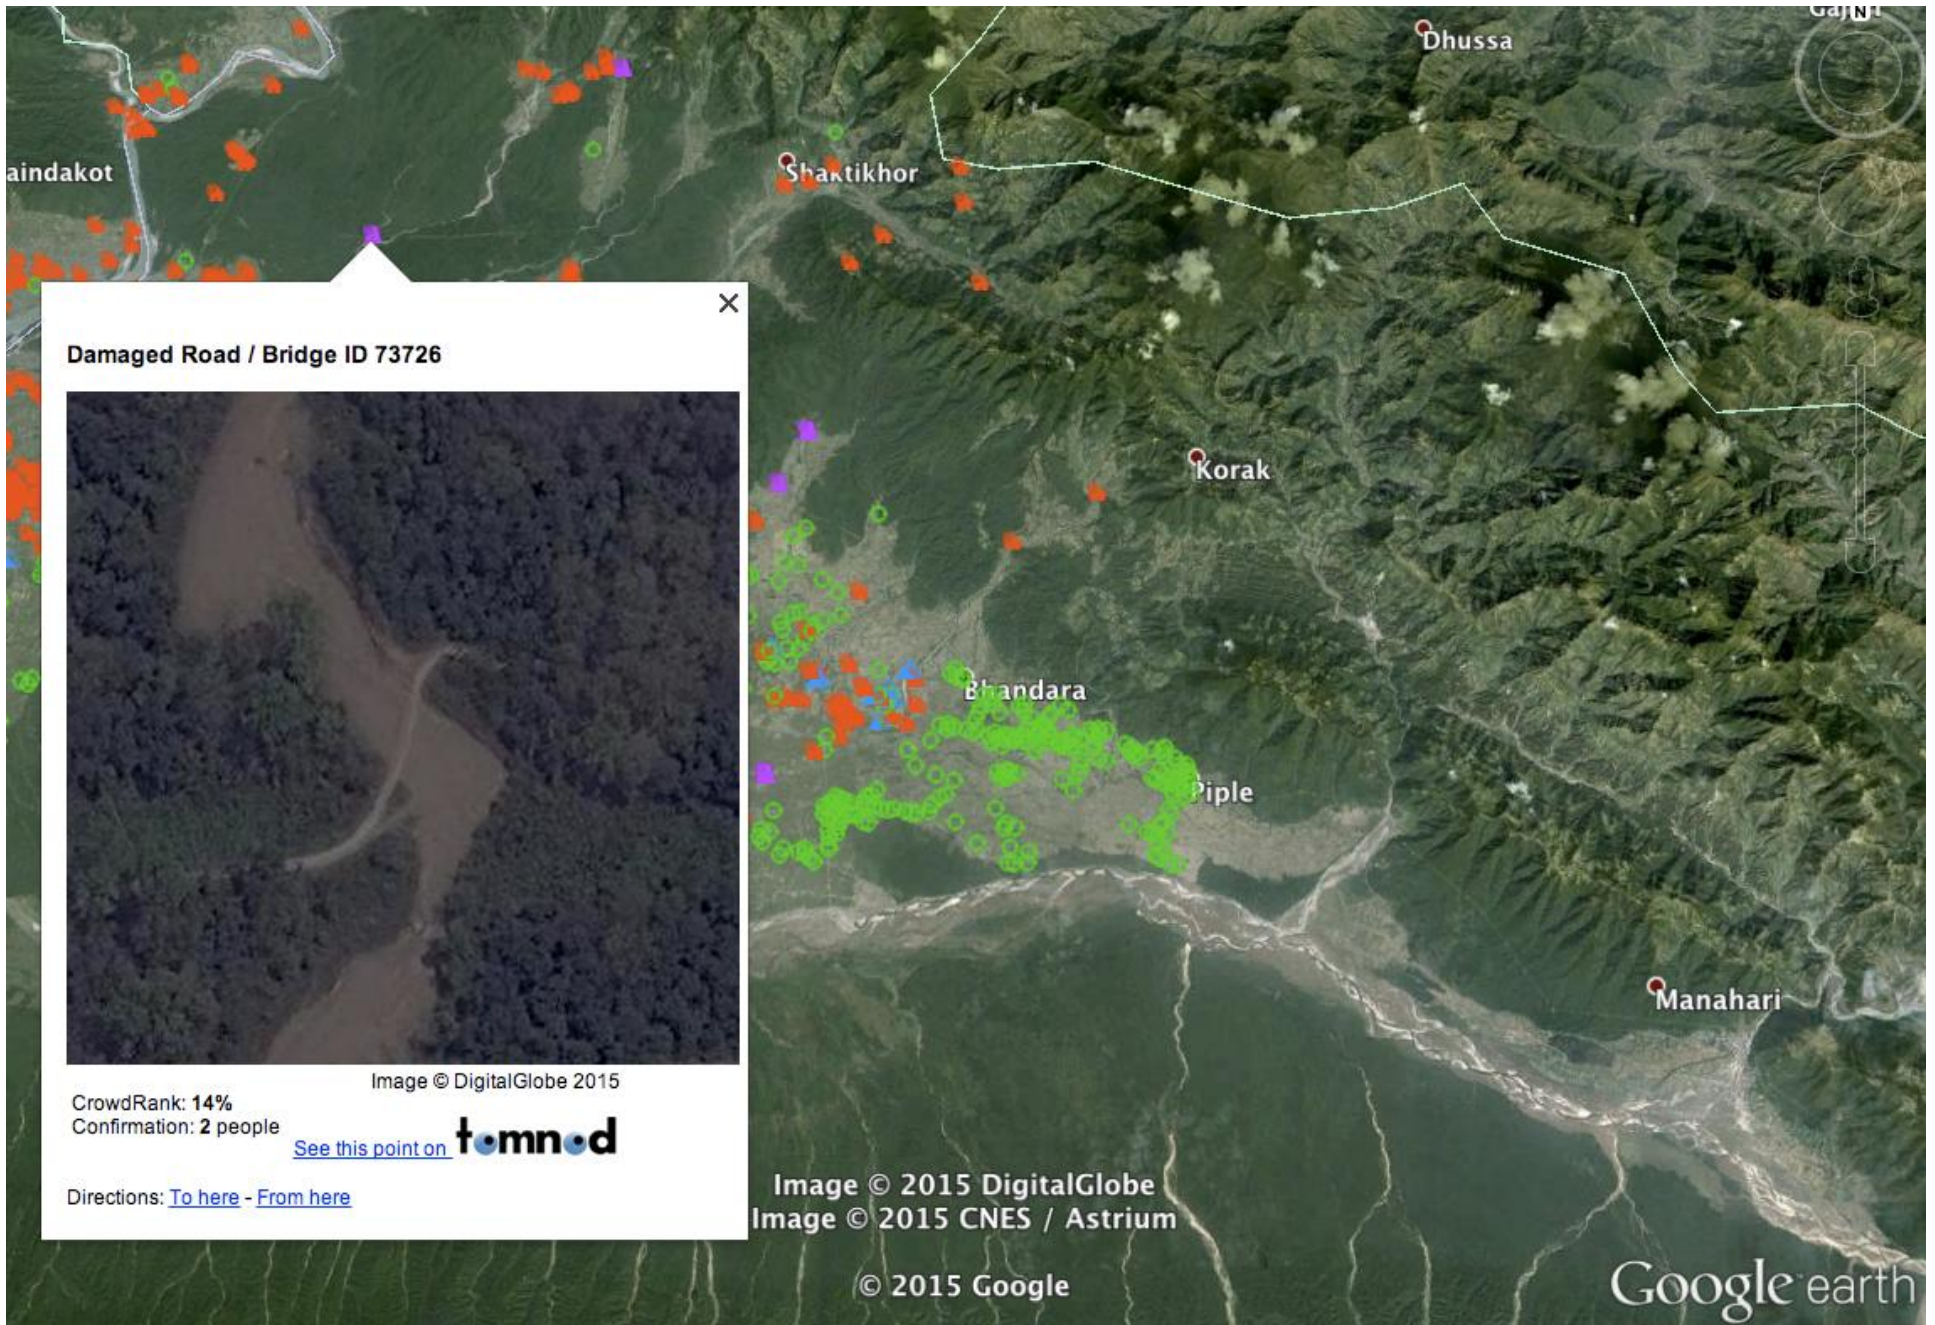

Tomnod Crowdsourcing

7.8 Earthquake hits Nepal

Help disaster response teams by mapping damage from the recent deadly 7.8 magnitude earthquake that hit near Kathmandu, Nepal. Start by comparing before and after imagery and placing a tag in the center of every damaged building, damaged road and area of major destruction you find. To compare before and after imagery, press the "Q" and "W" keys on your keyboard or click the "Newest" and "Oldest" buttons in the bottom right corner of the map.

Search satellite images for...

Damaged
Building

Major
Destruction

Damaged
Road

START SEARCHING

Tomnod calls 1M+ people to action via email...

A 7.8 magnitude earthquake struck near Kathmandu, Nepal at noon on Saturday, killing thousands. Aftershocks and avalanches have caused fatalities and damage as far away as the basecamp of Mount Everest.

Sort by: CrowdRank Agreement Map ID Overlay ID

Invalid Valid

CrowdRank 97.6% Agreement 7 within 1.13768m

Map ID 46832 Lat/Lon -23.121913°, 150.733555°

DAMAGED ROADS

DAMAGED ROADS

DAMAGED ROADS

DAMAGED BUILDINGS

DAMAGED BUILDINGS

DAMAGED BUILDINGS

TENTS / SHELTERS

TENTS / SHELTERS

TENTS / SHELTERS

MAJOR DESTRUCTION

MAJOR DESTRUCTION

Easy dataset distribution via KMZ, SHP, WFS, GeoJSON, API, ...